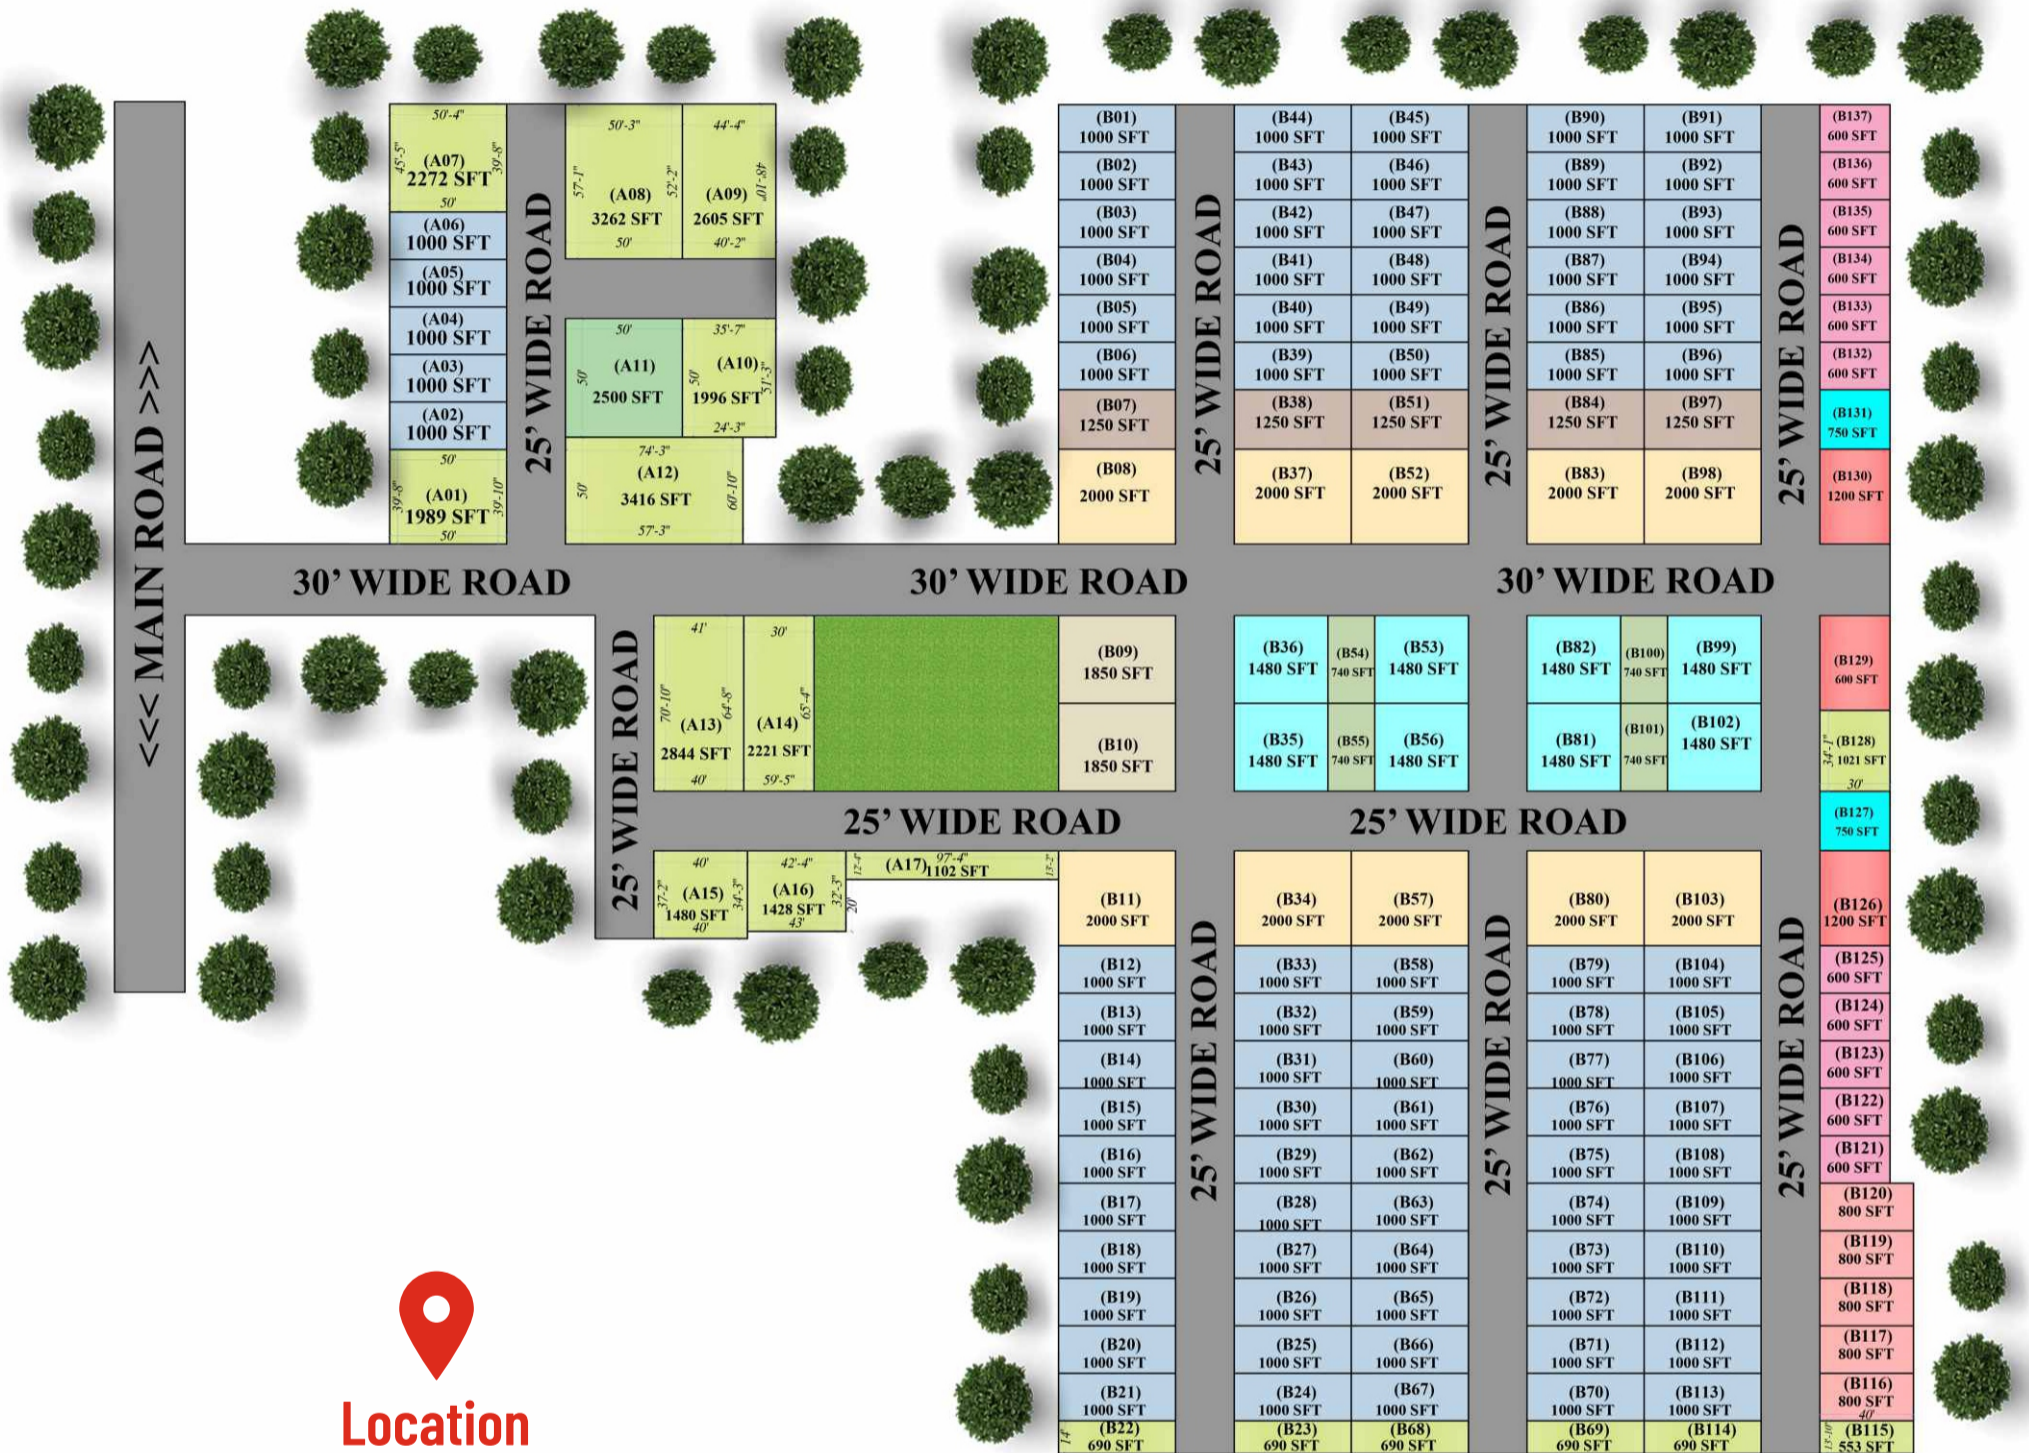

KHUSHIYM

MULTIVENTURE PVT. LTD.

THE HAPPIEST MOMENTS

Nadarganj Road, Near Agra Expressway,
Lucknow

PLOT DETAIL		
SIZE	AREA	COLOR
50'X50'	2500 SFT	Green
40'X50'	2000 SFT	Yellow
37'X50'	1850 SFT	Light Green
37'X40'	1480 SFT	Cyan

PLOT DETAIL		
SIZE	AREA	COLOR
25'X50'	1250 SFT	Light Blue
40'X30'	1200 SFT	Red
20'X50'	1000 SFT	Light Blue
20'X40'	800 SFT	Light Blue

PLOT DETAIL		
SIZE	AREA	COLOR
25'X30'	750 SFT	Cyan
20'X37'	740 SFT	Light Green
20'X30'	600 SFT	Pink
DIFFERENT SIZE		Light Green